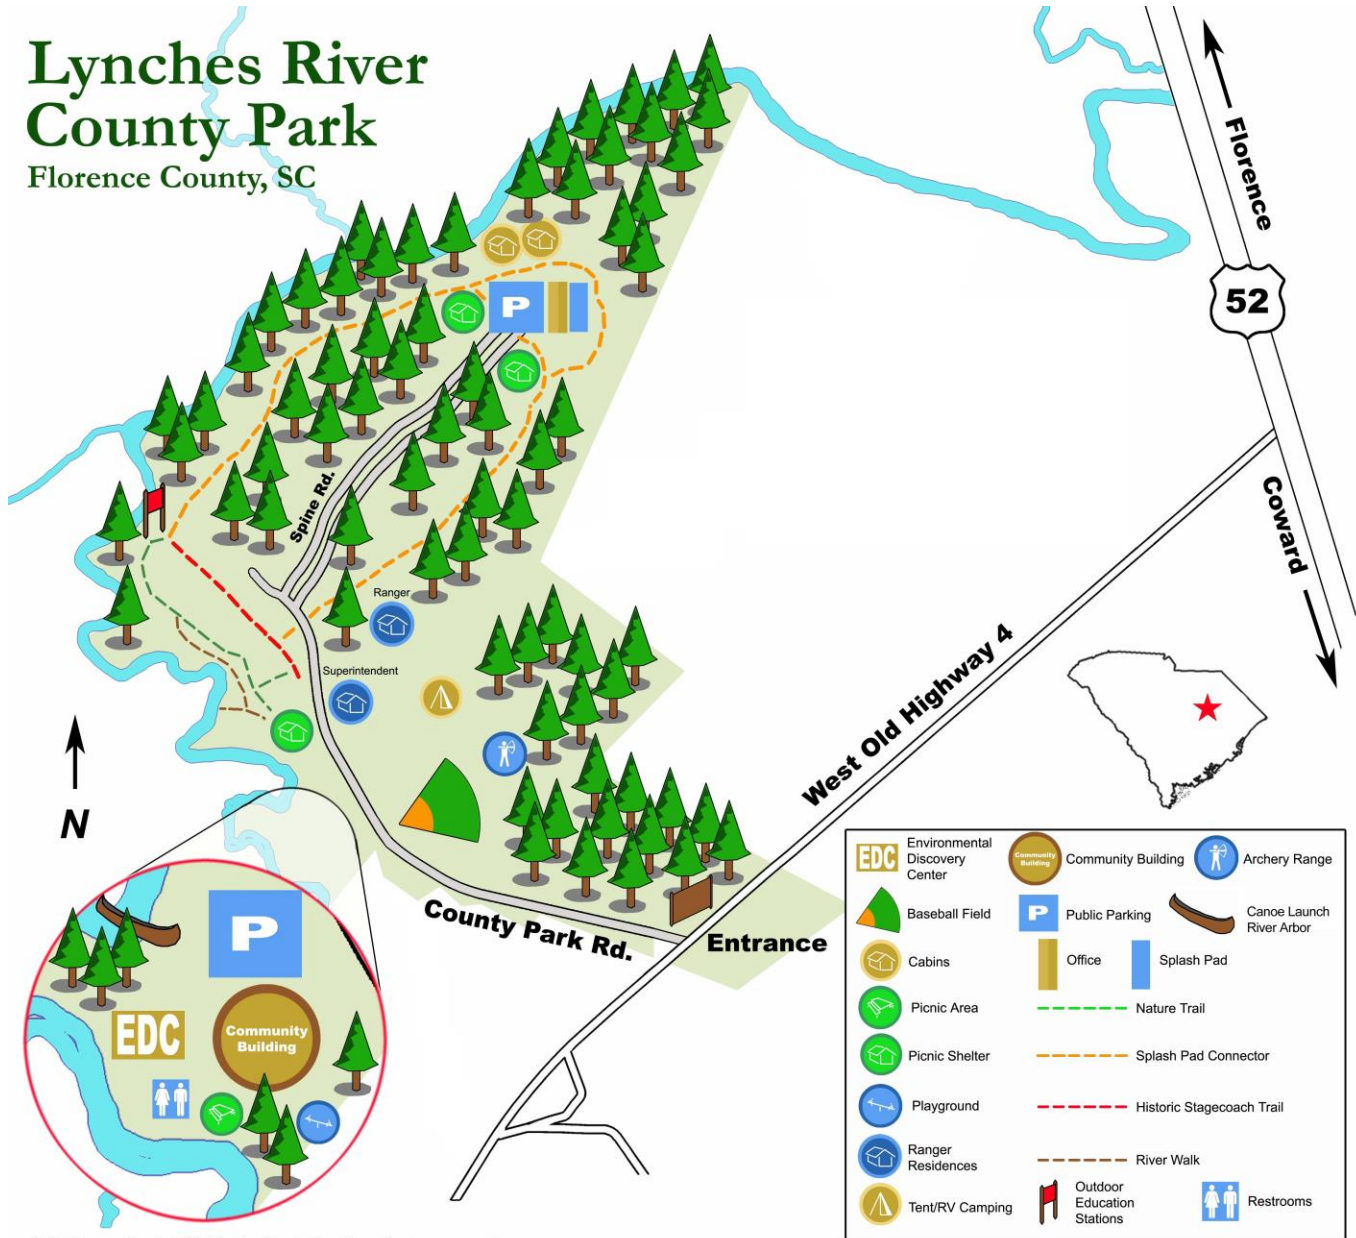

# Lynches River County Park

Florence County, SC

Environmental Discovery Center	Community Building	Archery Range
Baseball Field	Public Parking	Canoe Launch
Cabins	Office	River Arbor
Picnic Area	Nature Trail	Splash Pad
Picnic Shelter	Splash Pad Connector	
Playground	Historic Stagecoach Trail	
Ranger Residences	River Walk	
Tent/RV Camping	Outdoor Education Stations	Restrooms

2011 Florence County GIS (JM) - Map intended for informational purposes only